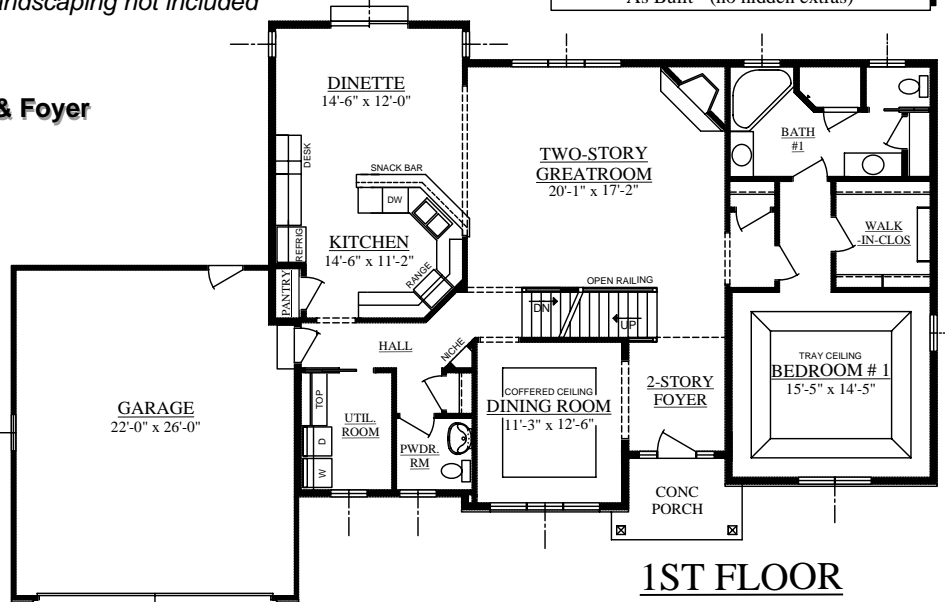

Features

2477 Sq. Ft. Total Living Space

2 1/2 Car Garage

2 1/2 Bath

First Floor Master Bedroom Suite

Two-Story Ceiling Thru-out Greatroom & Foyer

Gas Fireplace in Greatroom

Kitchen w./ Snack Bar, Pantry, Desk

Raised Panel Birch Cabinets

Granite Countertops

Stainless Dishwasher & Spacesaver

Microwave

Large Utility Room

Master Suite w./ Tray Ceiling,

Walk-in-Closet, Soaking Tub, Dual

Vanities & Cer. Tile Shower

3 1/2 ft. Wide Staircase to 2nd

Floor & Basement

Hardwood Flrs Thru-out Foyer, Dinette,
& Kitchen

Cer. Tile Flrs Thru-out Baths & Util Rm

6-Panel Interior Doors

Painted Interior Trim Work

Knock-Down Drywall Texture

w./ Rounded Corners

9'-0" First Floor Ceilings

2"x6" - 16" o.c. R-23 Exterior Walls

R-45 Ceiling

8'-0" Poured Basement Walls

200 Amp Service

Armstrong 90% High Efficient Heating Unit

Central Air Conditioning

Maintenance Free Vinyl Windows w./ Grids

Dimensional Roof Shingles

Stone Veneer, Cement Brd. Siding &

Wood Textured Composite Trim Boards

* Complete Package Price
Based on a $75,000 Lot, Driveway
& Landscaping not included

$274,900 MODEL PRICE

- Model Price Based on the Breyerton Model
As Built - (no hidden extras)

1ST FLOOR PLAN