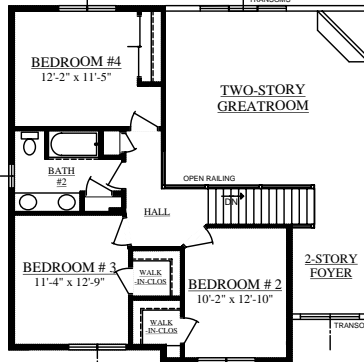

Features

2477 Sq. Ft. Total Living Space

2 1/2 Car Garage

2 1/2 Bath

First Floor Master Bedroom Suite

Two-Story Ceiling Thru-out Greatroom & Foyer

Gas Fireplace in Greatroom

Kitchen w./ Snack Bar, Pantry, Desk

3 1/2 ft. Wide Staircase to 2nd

Floor & Basement

Hardwood Flrs Thru-out Foyer, Dinette,
& Kitchen

Cer. Tile Flrs Thru-out Baths & Util Rm

6-Panel Interior Doors

Painted Interior Trim Work

Knock-Down Drywall Texture

Maintenance Free Vinyl Windows w./ Grids

Dimensional Roof Shingles

Stone Veneer, Cement Brd. Siding &

Wood Textured Composite Trim Boards

* Complete Package Price
Based on a \$75,000 Lot, Driveway
& Landscaping not included

\$274,900 MODEL PRICE

- Model Price Based on the Breyerton Model
As Built - (no hidden extras)

1ST FLOOR PLAN

2ND FLOOR PLAN

For further information please call

Office 414.324.8203

ideal HOMES

We Specialize in Custom Homes